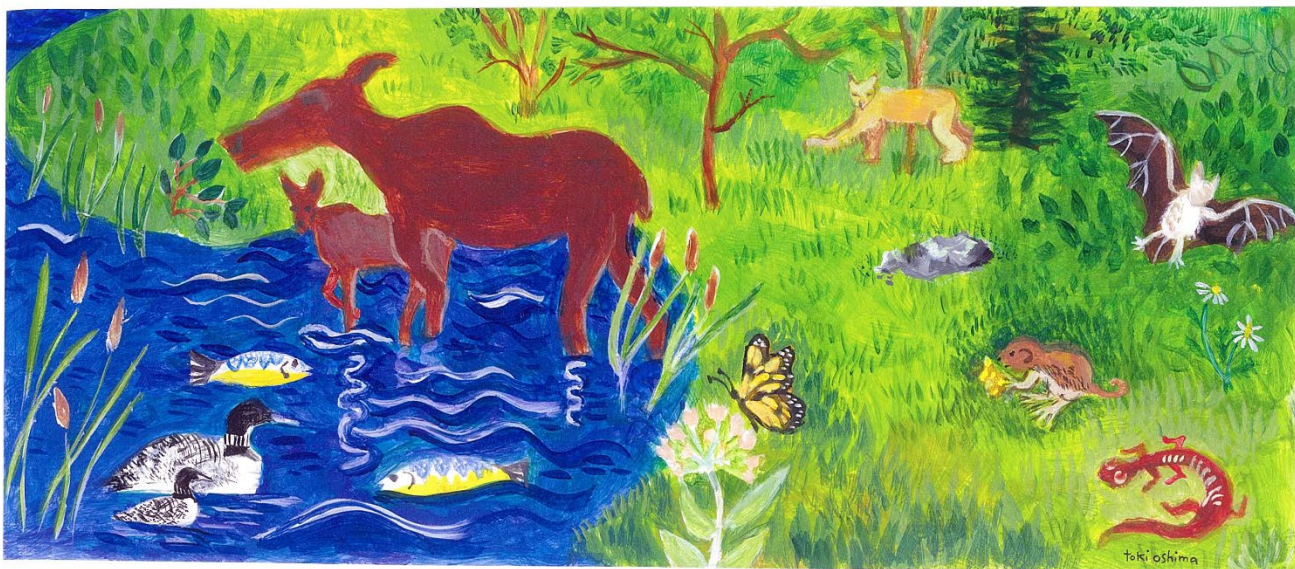

# Maine Wildlife “Find the Differences”

Maine is known for its abundant plants and wildlife. Those of us who live among them can be lulled into taking them for granted. Many plants and animals are already at risk, which is why the Recovering America’s Wildlife Act (RAWA) is so important. We hope you enjoy this fun way to “pay attention” to the nature of Maine by spotting 18 differences in the two pieces of art. We also encourage you to urge your elected federal officials to support RAWA. Learn more at [nrcm.org/programs/federal/federal-water-land-wildlife](http://nrcm.org/programs/federal/federal-water-land-wildlife).

Contact us at [nrcm@nrcm.org](mailto:nrcm@nrcm.org) for the answers to the puzzle.

*Toki Oshima is an illustrator who lives in Belfast. She has a notecard business at [tokiart.com](http://tokiart.com) and plays music with her husband John Pranio. She loves making art with kids. She says, “Doing this ‘one of a kind’ project was a lot of fun!”*