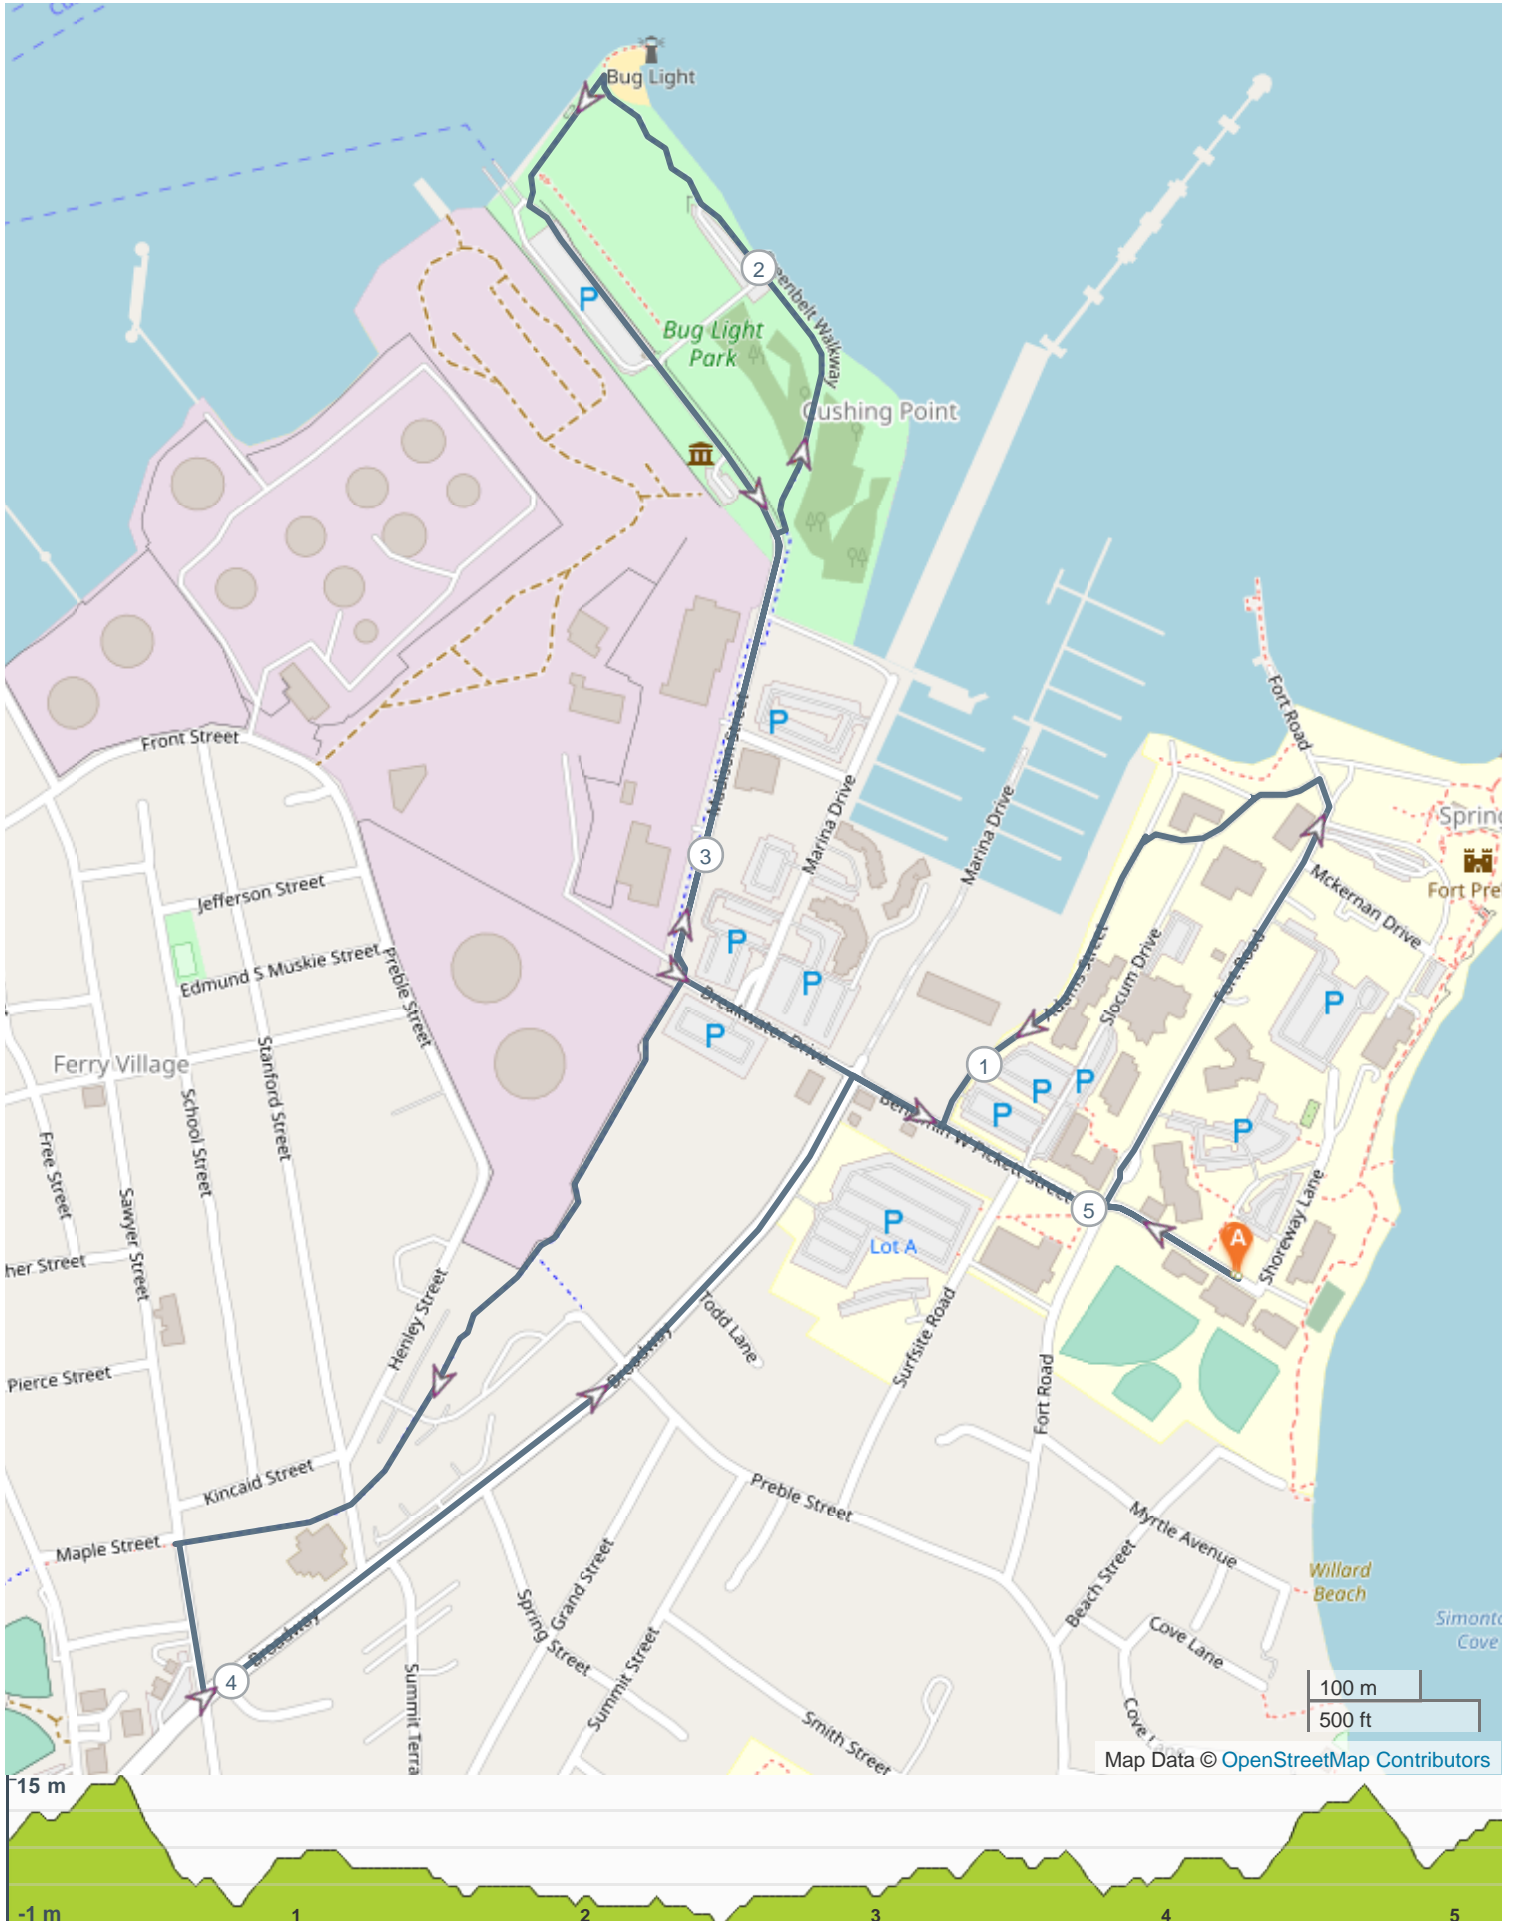

# 2022 Polar Bear Dip And Dash

## ROUTE INFORMATION

ROUTE LENGTH 5.154 km  
ASCENT 37 m  
DESCENT 36 m  
HILLS **↑** 38.6% | **↓** 33.3% | **→** 28.1%  
TERRAIN Mixed **A**   
START **LAT:** 43.645885, **LNG:** -70.228467

## ROUTE DIRECTIONS

No	Km	Turn	Directions
1	0.000		Start on Campus Center Drive
2	0.135	↘	Turn sharp right onto Fort Road
3	0.537	←	Keep left onto Fort Road
4	0.564	←	Turn left onto Osprey Lane
5	0.625	→	Turn right onto Osprey Lane
6	0.635	↘	Turn sharp right onto Slocum Drive
7	0.692	↗	Keep right onto Adams Street
8	0.746	↘	Turn sharp right
9	1.068	→	Turn right onto Benjamin W Pickett Street
10	1.330	→	Turn right onto Greenbelt Walkway
11	1.353	↗	Keep right onto Madison Street
12	1.733	→	Turn right
13	1.742	←	Turn left onto Greenbelt Walkway
14	2.219	↙	Turn sharp left
15	2.353	←	Turn left
16	3.116	→	Turn right onto Greenbelt Walkway
17	3.836	→	Turn right onto Sawyer Street
18	3.973	↙	Turn sharp left onto Broadway
19	4.767	→	Turn right onto Benjamin W Pickett Street
20	5.015	←	Turn left onto Fort Road
21	5.022	→	Turn right onto Campus Center Drive
22	5.154		FINISH