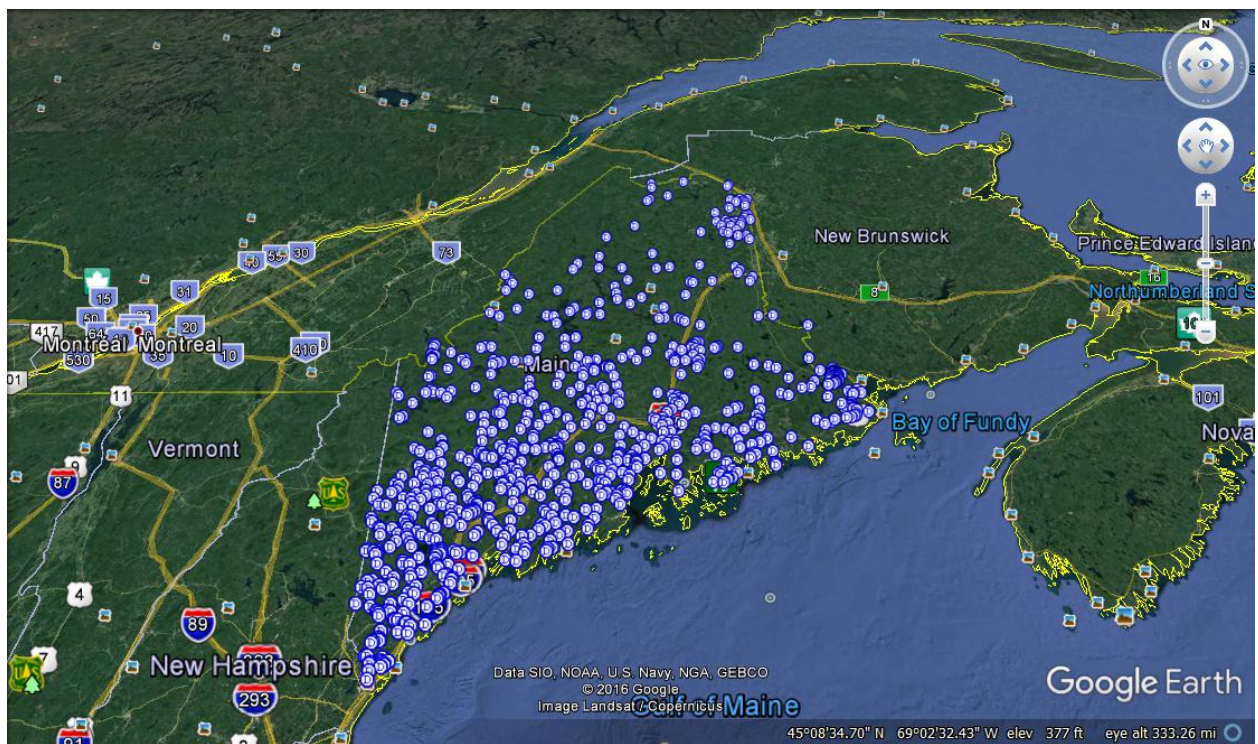

Dams in Maine

Submitted by NRCM, accessed at <https://www.maine.gov/megis/catalog/>, impoundments and dams data layer