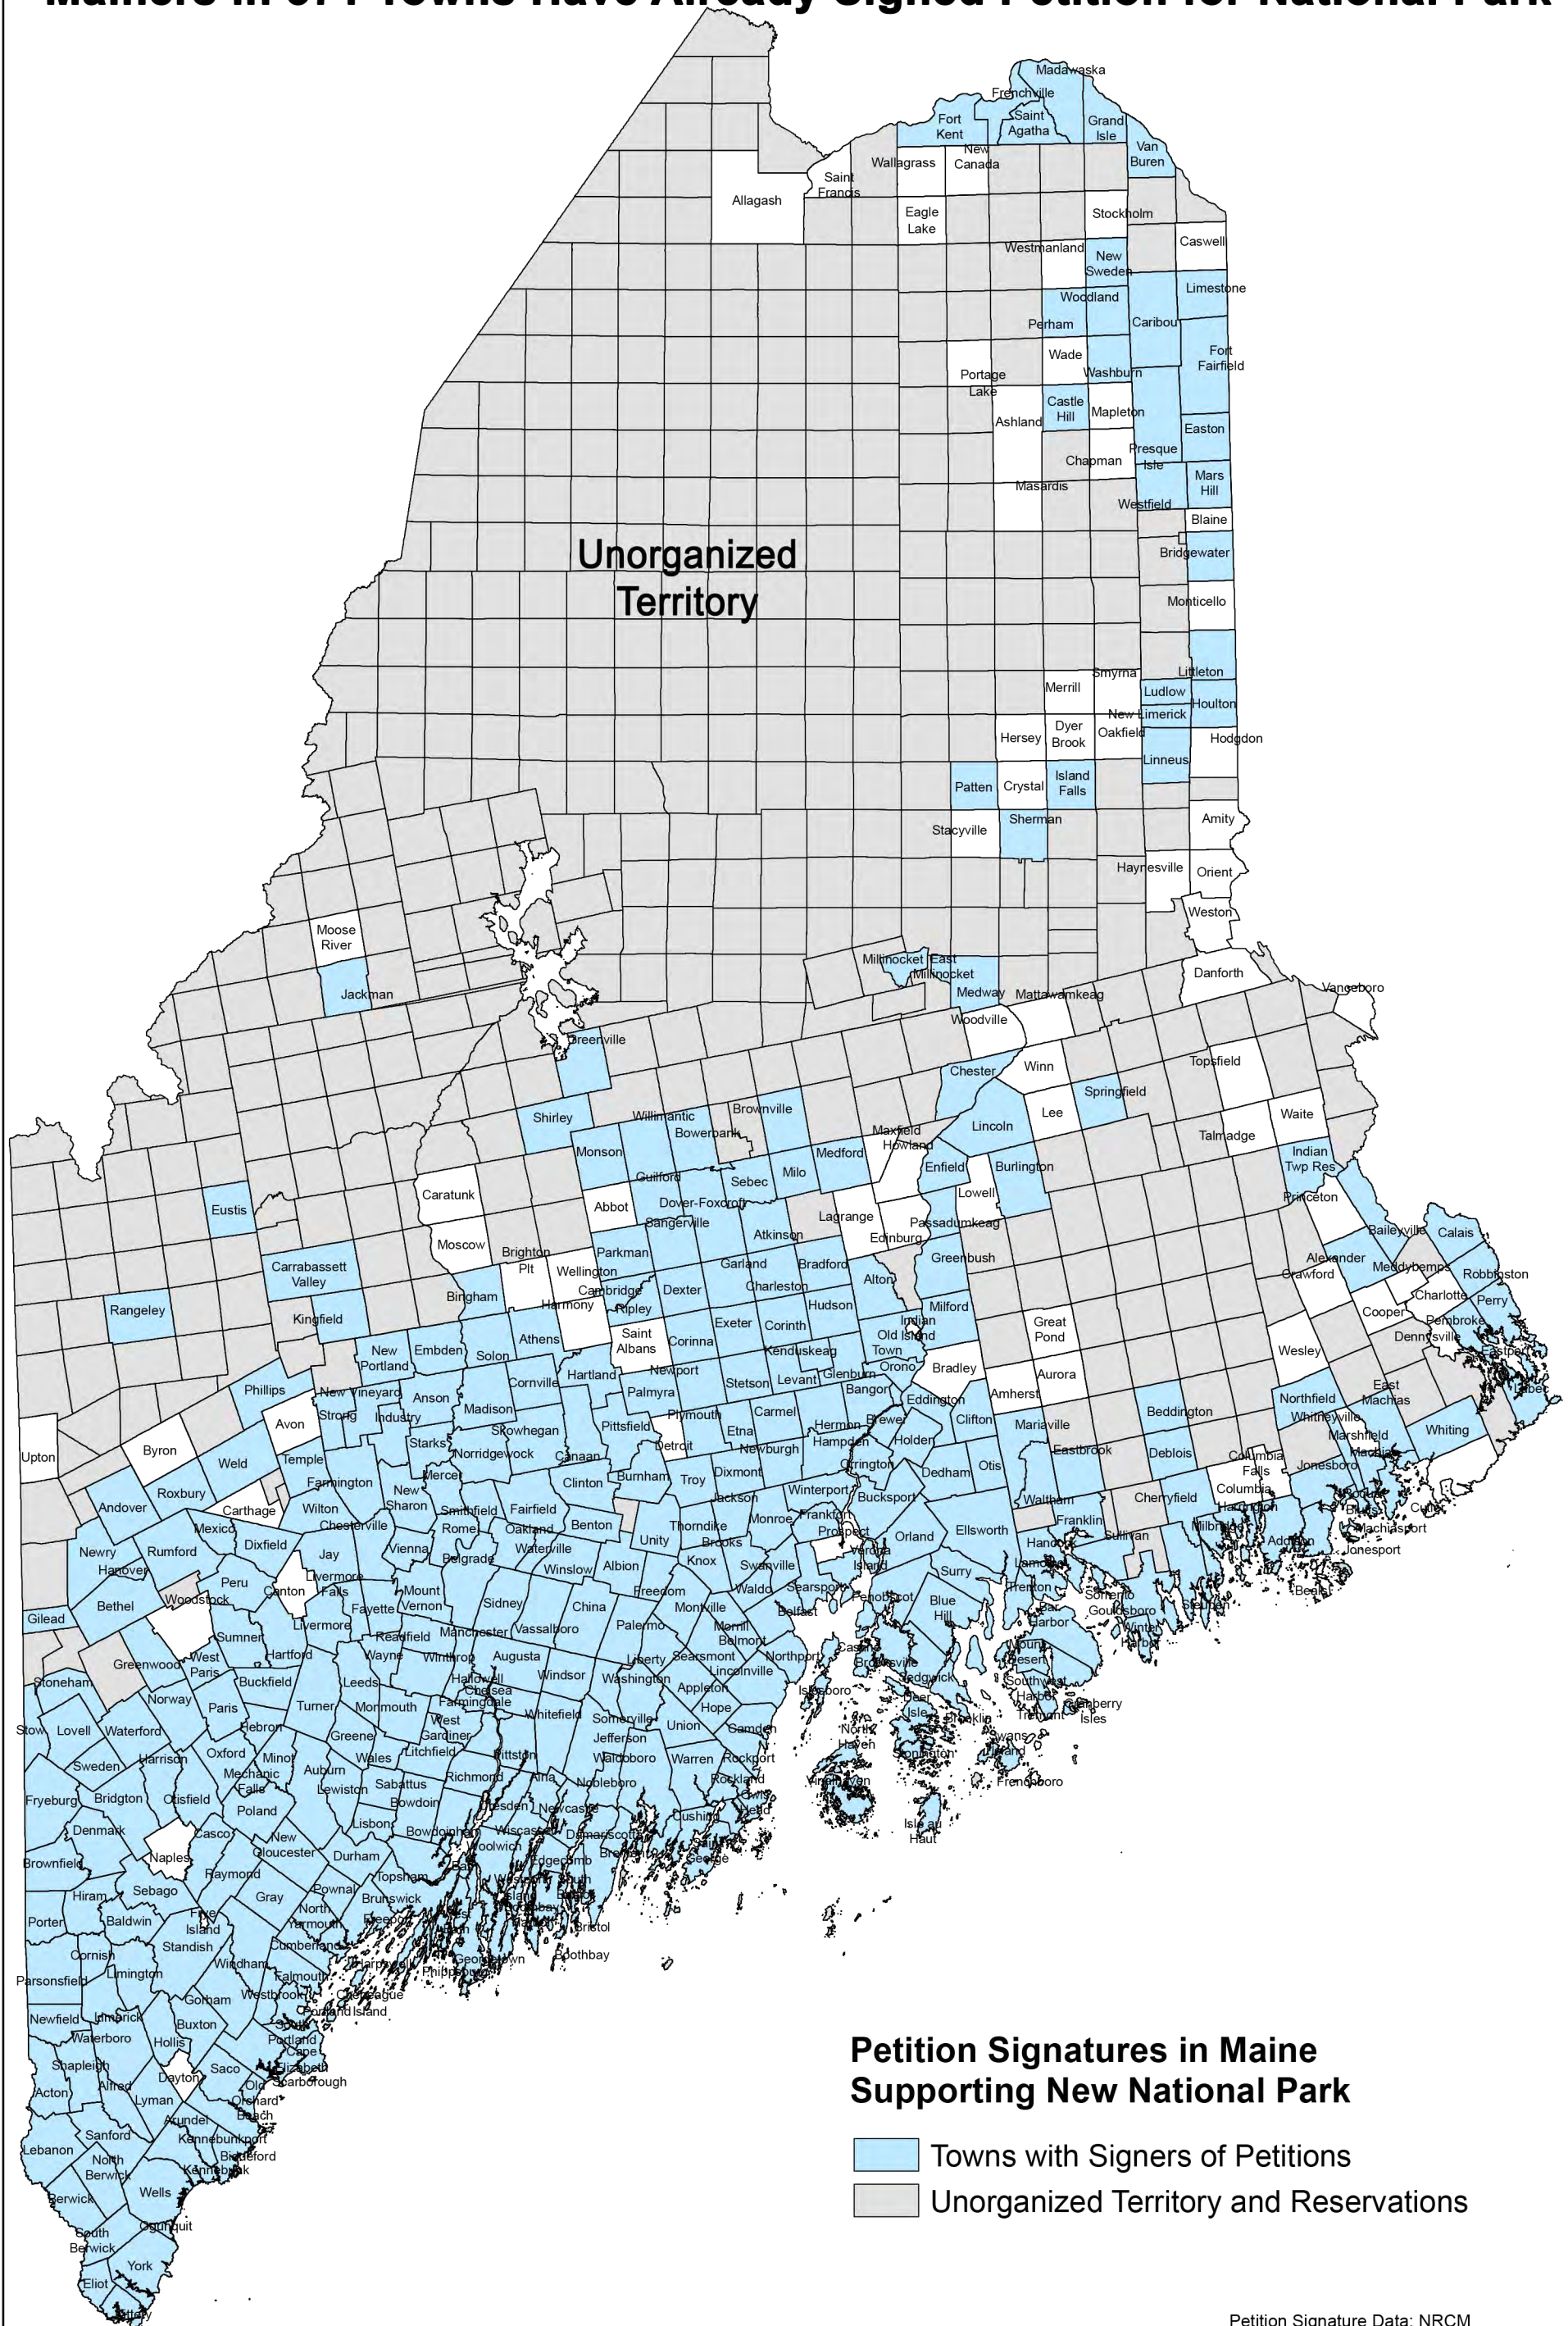

# Mainers in 371 Towns Have Already Signed Petition for National Park

Petition Signature Data: NRCM  
Spatial Data: Maine Office of GIS  
Projection: NAD 83 UTM Zone 19N  
Map created 11-8-15 pjn Colby College