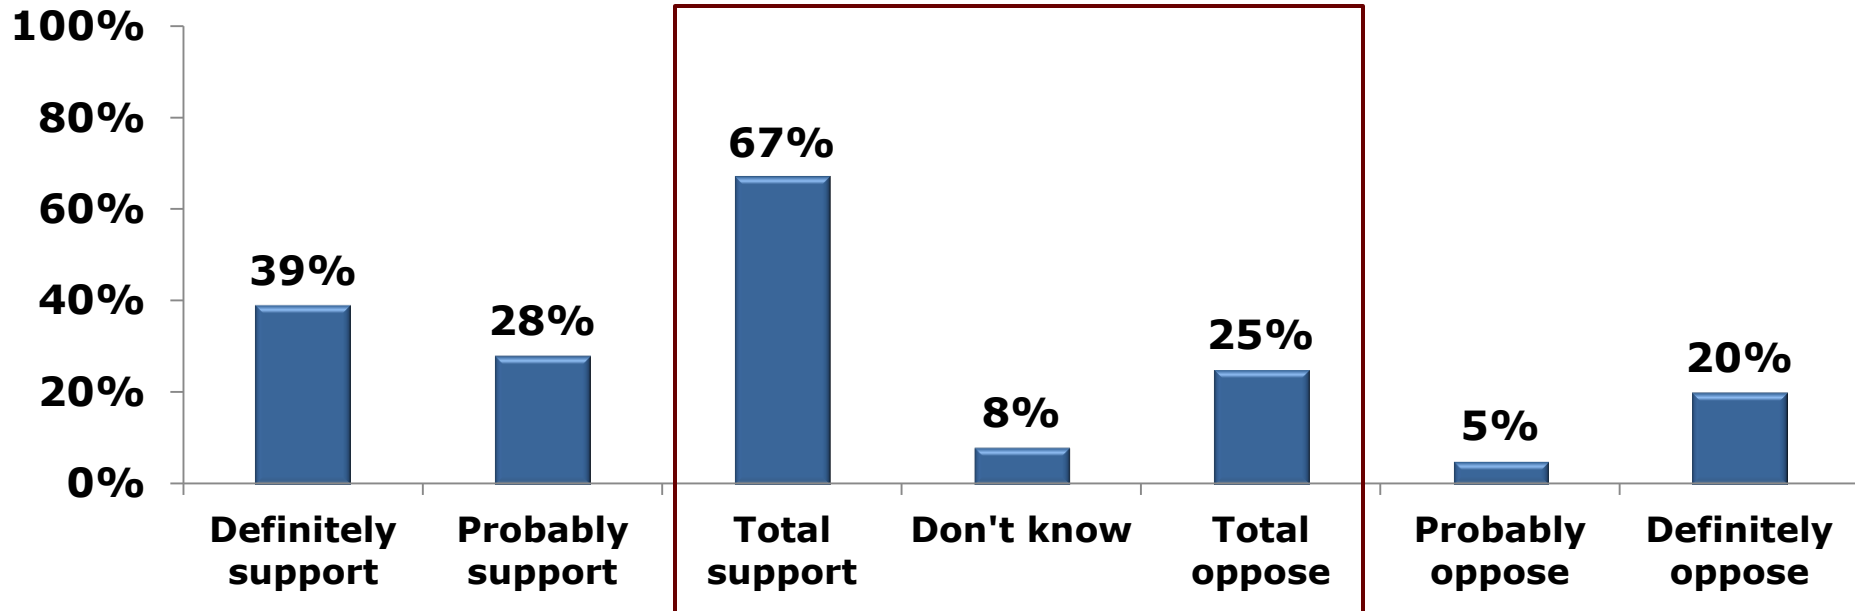

Views on North Woods National Park and Recreation Area

"I'd like to read you some information about a proposal to create a national park and national recreation area near Baxter State Park in Maine's North Woods.

The proposed national park and recreation area would include no more than 150,000 acres of donated forestland adjacent to Baxter State Park with half of the land designated as a national park and the other half designated as a multi-use national recreation area.

Based on this, do you support creating a national park and recreation area in Maine's North Woods or do you oppose it?" (Q1)

Two-thirds of District Two voters support a North Woods National Park and Recreation Area.