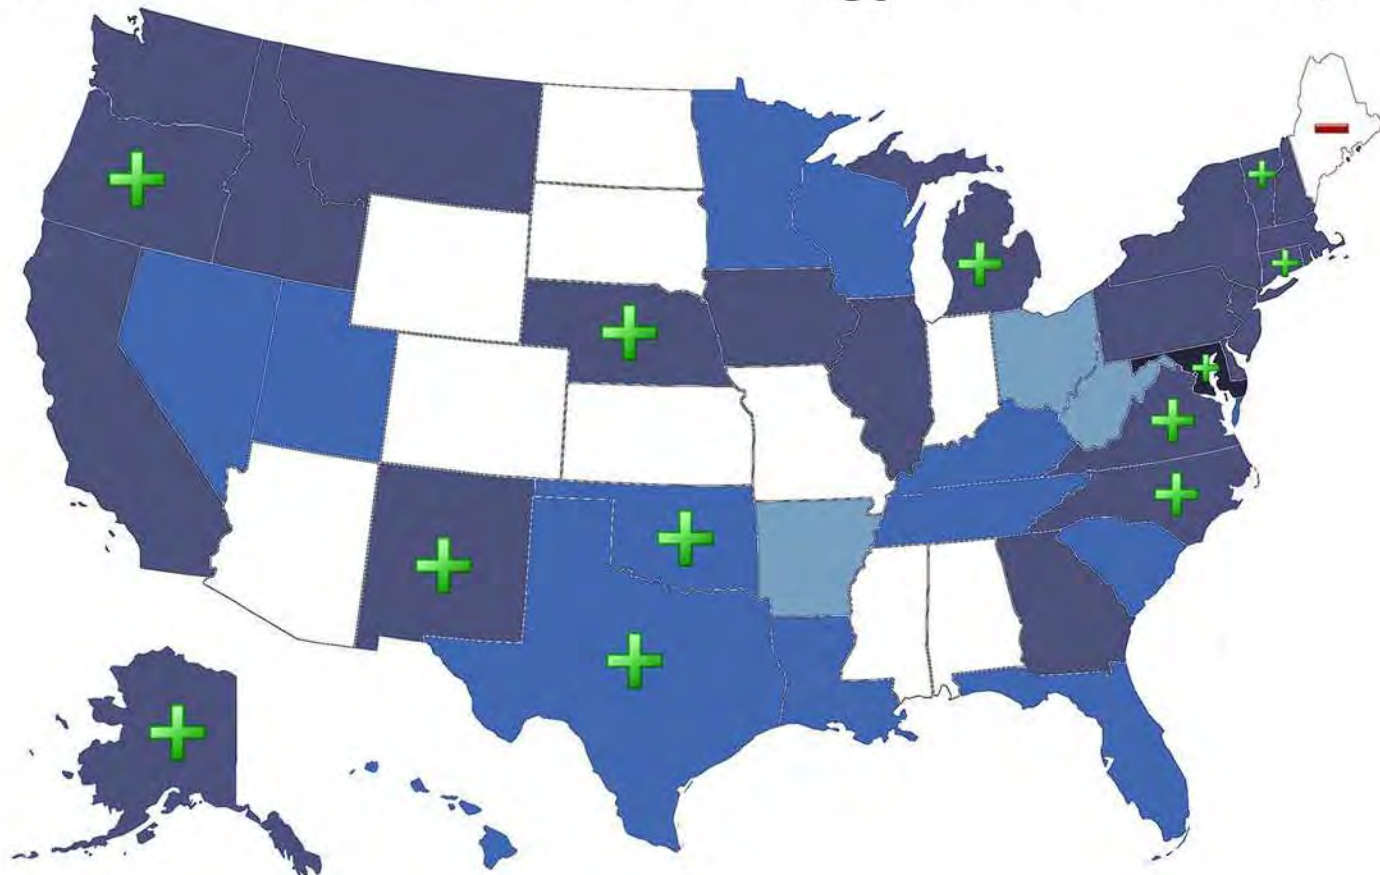

Residential Statewide Energy Code Status, 2012

Commercial Statewide Energy Code Status, 2012

Darker colors indicate more updated codes.
Source of data: Building Code Assistance Project
www.bcap-ocean.org

Natural Resources
Council of Maine
www.nrcm.org

 Indicates a state that has adopted a stronger version of the energy code.
 Indicates a state that has rolled back the energy code.