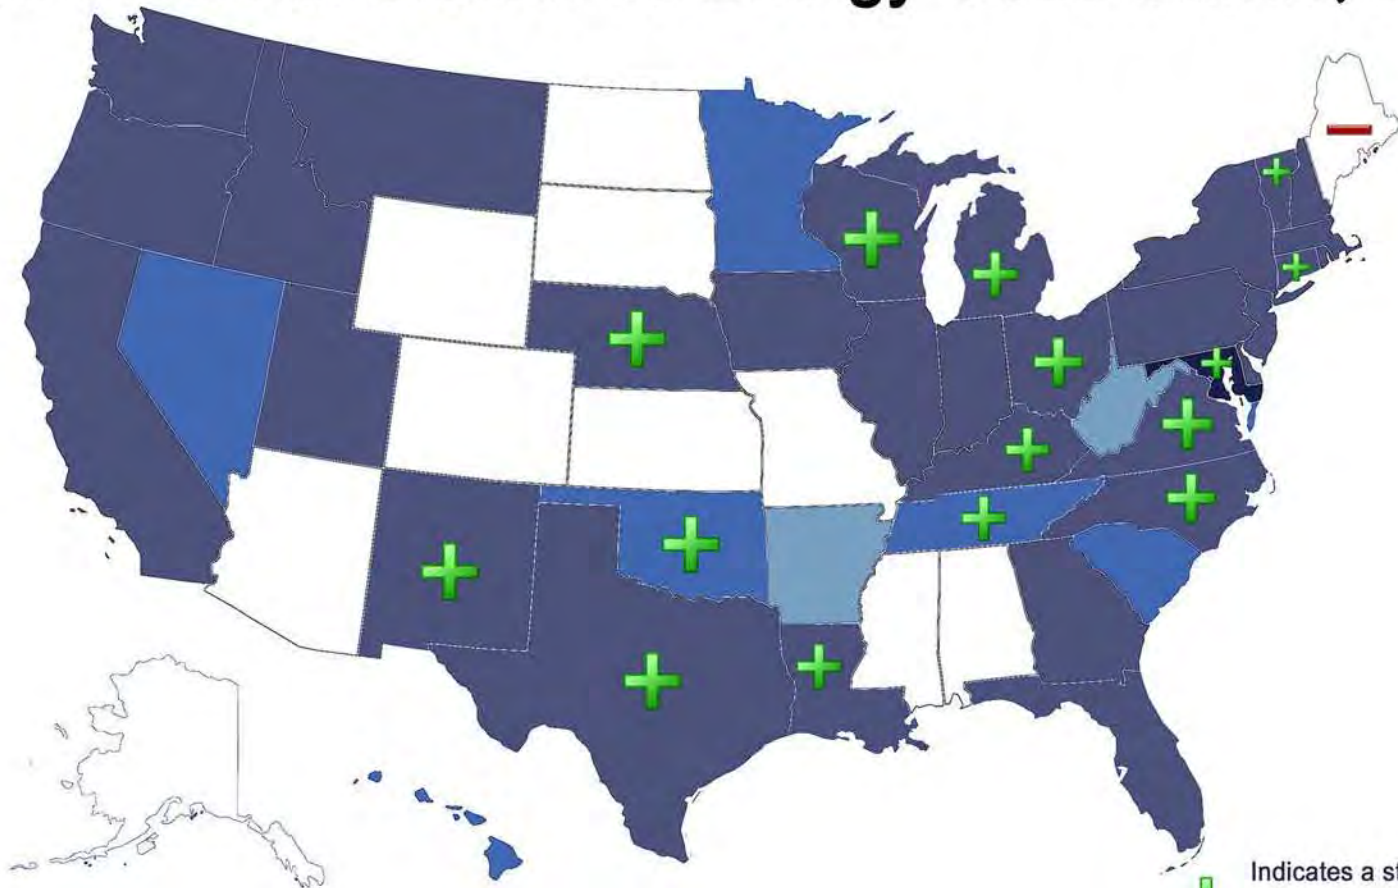

Residential Statewide Energy Code Status, 2012

Commercial Statewide Energy Code Status, 2012

Darker colors indicate more updated codes.
Source of data: Building Code Assistance Project
www.bcap-ocean.org

Natural Resources
Council of Maine
www.nrcm.org

 Indicates a state that has adopted a stronger version of the energy code.
 Indicates a state that has rolled back the energy code.