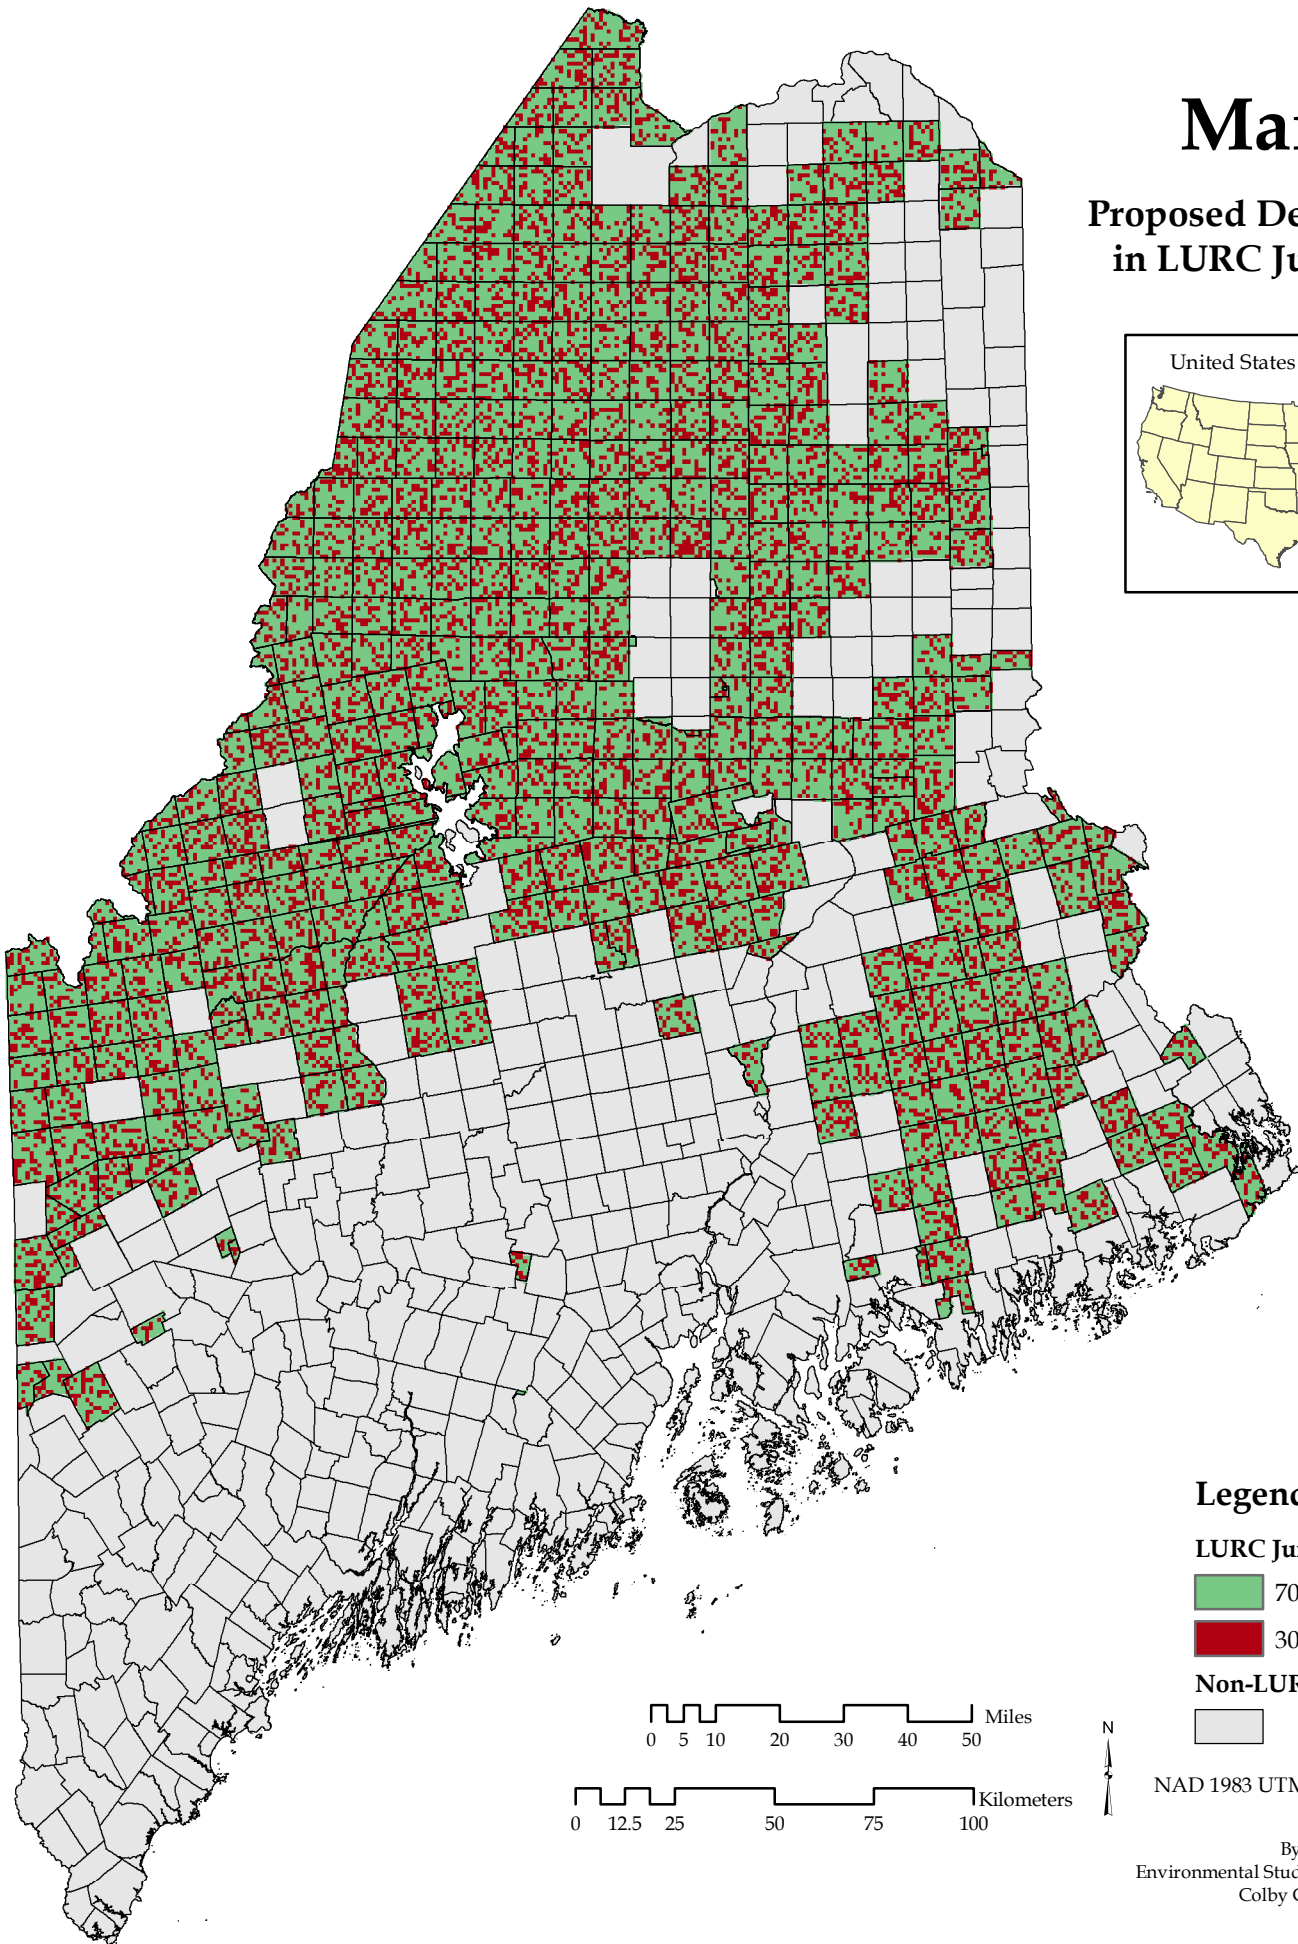

Maine

Proposed Development in LURC Jurisdiction

Legend

LURC Jurisdiction

 70% Area

 30% Area

Non-LURC Jurisdiction

0 5 10 20 30 40 50 Miles

0 12.5 25 50 75 100 Kilometers

NAD 1983 UTM 19N Projections