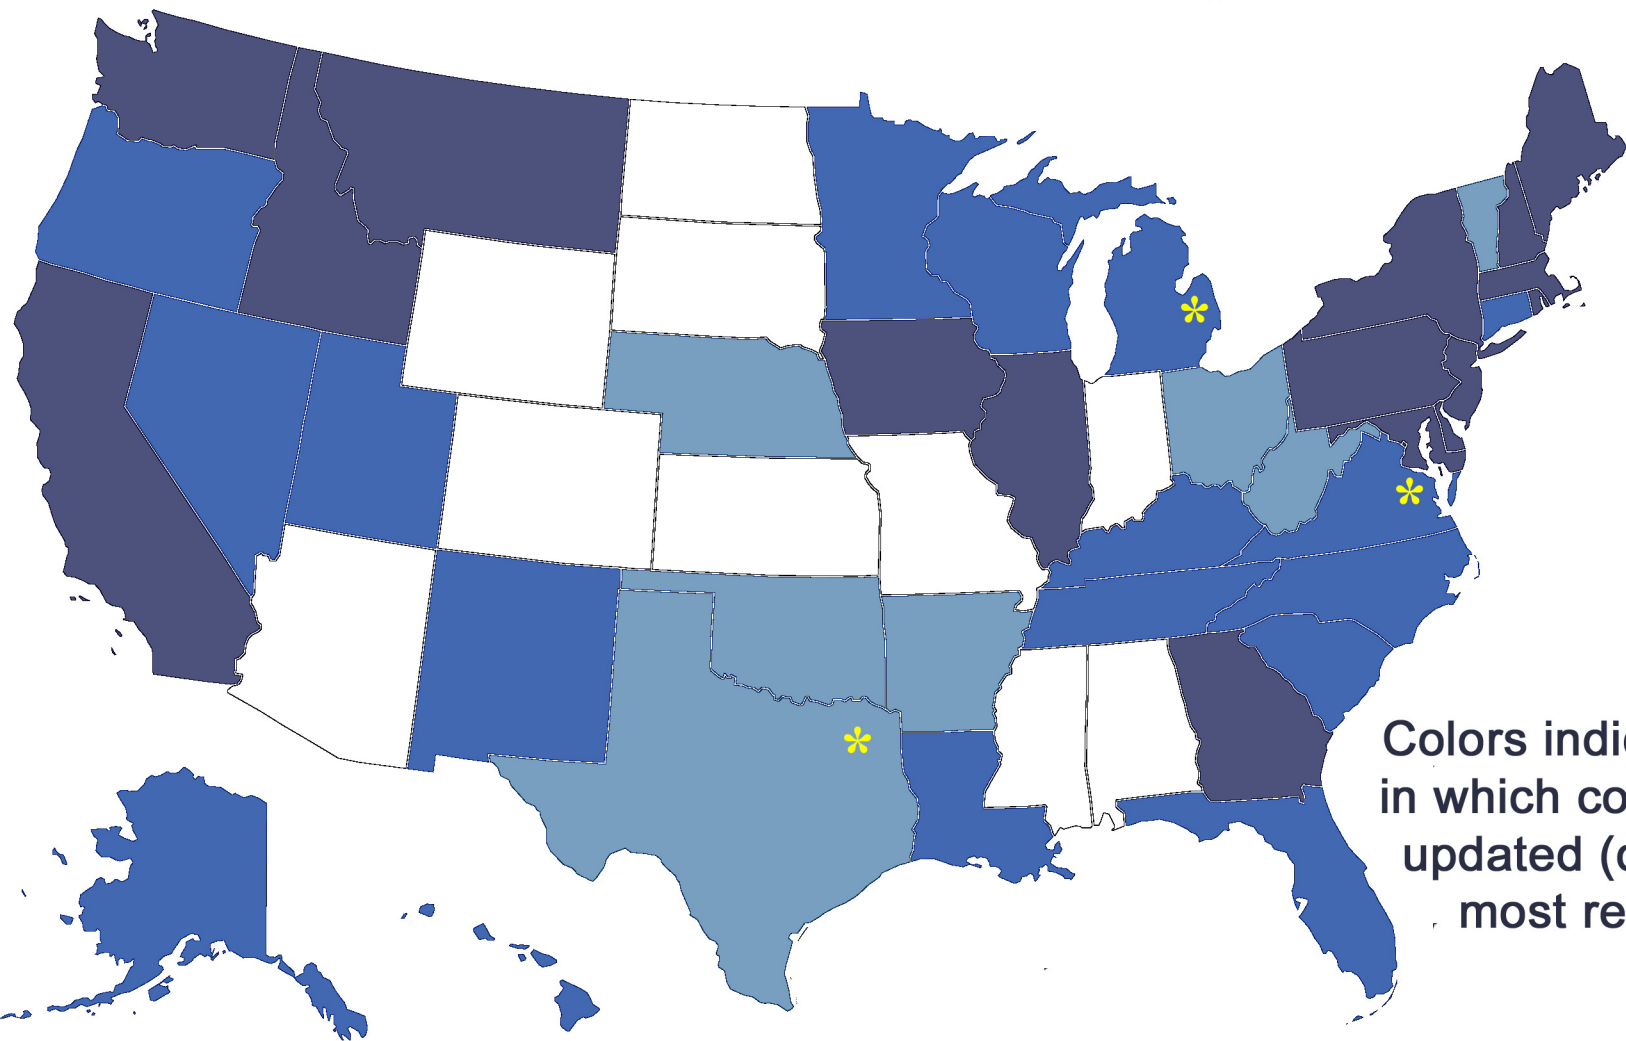

# Residential State Energy Code Status

Colors indicate date in which codes were updated (darker is most recent).